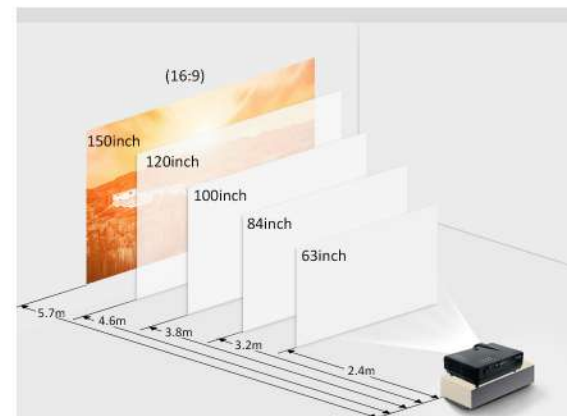

Hoisting holes

Applicable to a variety of hanger

Note: The projector hanger needs to be purchased separately