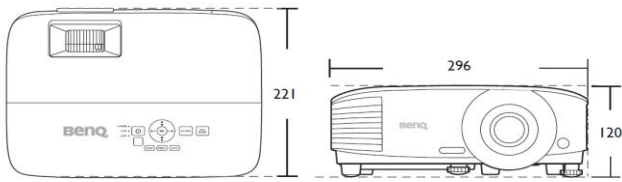

Installation

Ceiling/Wall mount installation diagram

Dimensions

296 mm (W) x 120 mm (H) x 221 mm (D)

Unit: mm

Ceiling/Wall mount screw: M4
(Max L = 25 mm; Min L = 20 mm)

Unit: mm