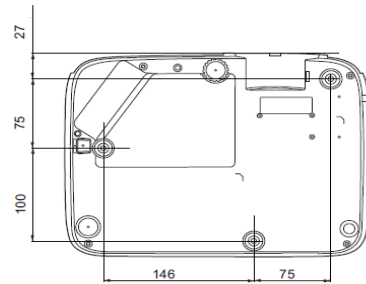

Connectivity

	Quantity
1 HDMI-1	1
2 HDMI-2	1
3 USB Type min B(For Page up/down and FW)	1
4 Computer In (D-sub 15pin, Female)	1
5 Monitor out (D-sub 15pin,Female)	1
6 RS232 In (D-sub 9pin, male)	1
7 Composite Video(RCA)	1
8 S-Video	1
9 Audio in(mini jack)	1
10 Audio out(mini jack)	1
11 IR Receiver(Front+Rear)	2

Installation

Ceiling/Wall mount installation diagram

Dimensions

296 mm (W) x 120 mm (H) x 221 mm (D)

Unit: mm

Ceiling/Wall mount screw: M4
(Max L = 25 mm; Min L = 20 mm)

Unit: mm