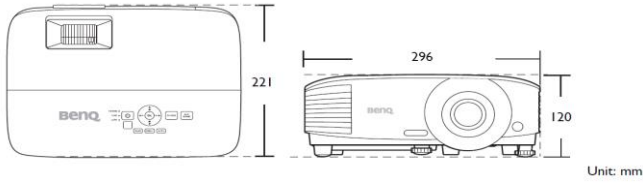

Connectivity

	Quantity
1 HDMI-1	1
2 HDMI-2	1
3 USB Type min B(For Page up/down and FW)	1
4 Computer In (D-sub 15pin, Female)	1
5 Monitor out (D-sub 15pin, Female)	1
6 RS232 In (D-sub 9pin, male)	1
7 Composite Video(RCA)	1
8 S-Video	1
9 Audio in(mini jack)	1
10 Audio out(mini jack)	1
11 IR Receiver(Front+Rear)	2

Installation

Dimensions

296 mm (W) x 120 mm (H) x 221 mm (D)

Ceiling/Wall mount installation diagram

Ceiling/Wall mount screw: M4
(Max L = 25 mm; Min L = 20 mm)