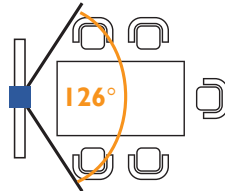

Suggested Setup

— Display ■ Camera ■ Field of View

Product Specifications

| | DVY21 | DVY22 | DVY23 | |
|-------------------|-------------------------------|---|--|---|
| Camera | Dimensions (H × W × D) | 30 mm × 102 mm × 46 mm (1.18 in × 4.02 in × 1.81 in) | 56 mm × 220 mm × 93 mm (2.20 in × 8.66 in × 3.65 in) | 150 mm × 181 mm × 116 mm (5.90 in × 7.13 in × 4.55 in) |
| | Weight | 0.15 kg (0.33 lbs) | 0.53 kg (1.17 lbs) | 1.38 kg (3.04 lbs) |
| | Sensor | 1080P FHD | 4K UHD | 1080P FHD |
| | Resolution | 1080p, 720p, SD @ 30 fps | Main stream : 4K, 1080p, 900p, 720p @ 30 fps Sub stream : 720p, 480p, 172p @30 fps | 1080p, 720p, SD @ 30 fps |
| | Field of view | Horizontal: 87° Vertical: 50° Diagonal: 88° | Horizontal: 120° Vertical: 85° Diagonal: 126° | Horizontal: 55° Vertical: 31° Diagonal: 63° |
| | Zoom | - | Digital : 4x | Optical : 20x / Digital : 10x |
| | Pan Tilt | - | Digital | ±170° -30° to 90° |
| | Pan Tilt speed | - | - | 100°/sec 45°/sec |
| | Focus | Fixed | Auto and manual | Auto and manual |
| | Auto framing | - | Yes | - |
| | Preset positions | - | 10 | Remote: 10 / LAN: 255 |
| | Lens type | Glass | Glass | Glass |
| | Low light performance | 0.5 Lux | 0.1 Lux | 0.5 Lux |
| Audio | Microphone | Omnidirectional mics | Omnidirectional mics | - |
| | Input | - | - | 3.5 mm |
| | Output | - | - | HDMI, Ethernet, SDI |
| | Echo cancellation | Yes | Yes | - |
| Video | Output | USB 2.0 | USB 3.0 | USB 3.0, HDMI, Ethernet, SDI |
| Ethernet | RJ-45 | - | - | • 1GbE port • Power over Ethernet |
| Control Interface | In Out | - | - | RS232, RS422, RS485 RS232 |
| Power | Voltage | 5V | 5V | 12V |
| Compatibility | Operating systems | Windows 7 (1080P/720P), Windows 8.1, Windows 10, macOS 10.10, Linux (UVC), and later versions | | |
| | BenQ displays | CP01K, CS01, SL02K, ST02, RP02, RM02K, RM02S, RE01, RP01K, ST01K, and later models | | |
| | USB | Plug and play | Plug and play | Plug and play |
| Package Contents | Included | <ul style="list-style-type: none"> • 1080P FHD webcam • Camera mount (built-in) • USB cable (built-in) | <ul style="list-style-type: none"> • 4K UHD conference cam • Remote control • Camera mount (built-in) • USB 3.0 Type-B | <ul style="list-style-type: none"> • 1080P FHD PTZ conference cam • Remote control • Camera mount (built-in) • USB 3.0 Type-B • Power supply |