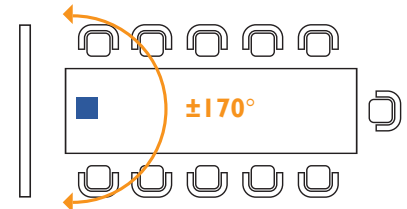

Suggested Setup