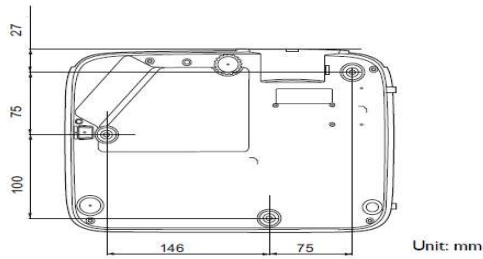

### Dimension and Weight

Product Dimensions (WxHxD)	296 x 120 x 221 mm
Product Weight	2.3kg +/- 200g

Installation

Ceiling/Wall mount installation diagram

Ceiling/Wall mount screw: M4  
(Max L = 25 mm; Min L = 20 mm)

Dimension

Dimensions

296 mm (W) x 120 mm (H) x 221 mm (D)