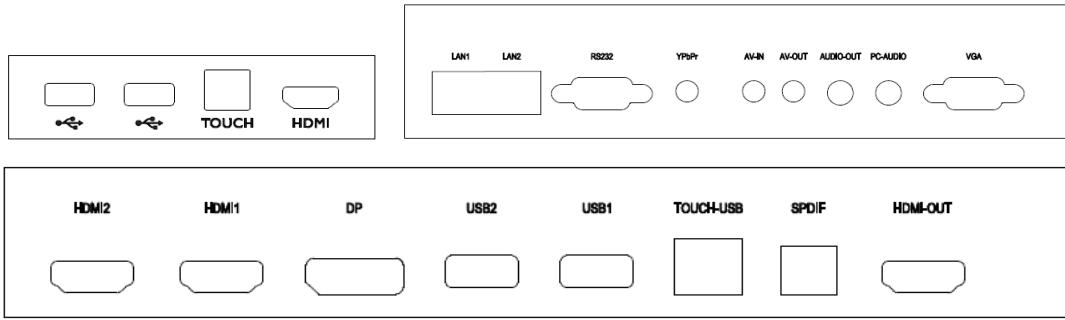

Input/output terminals