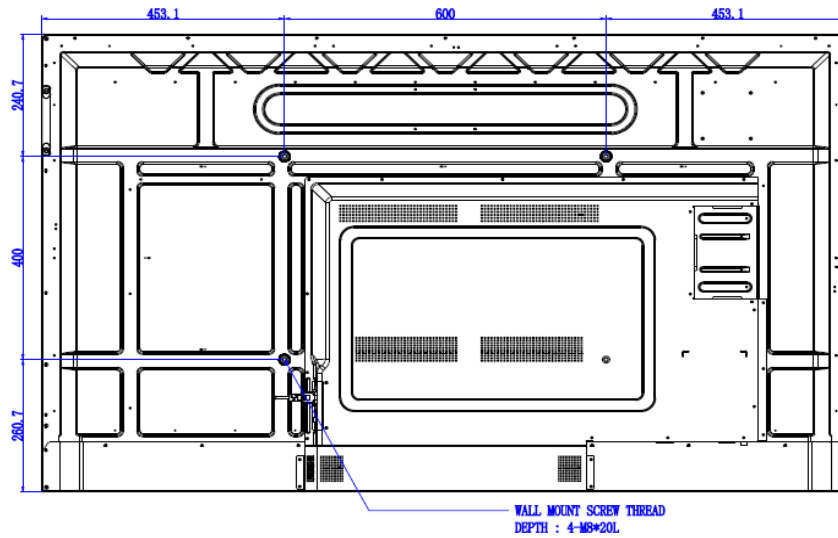

* Microsoft IoT Azure / AWS / Google classroom / ENERGY STAR® certified

Panel	Screen Diagonal	65"	
	Backlight	DLED	
	Resolution	3840 x 2160	
	Aspect Ratio	16 : 9	
	Brightness	400 nits	
	Contrast Ratio	1200:1	
	Viewing Angle	178 degree (H) / 178 degree (V)	
	Color gamut (x% NTSC)	72%	
	Frame Rate	60Hz	
	Response Time	8ms	
	Panel bit	10-bit	
	Panel life time	50,000 hrs	
	Orientation	Landscape	
Touch solution	Touch tech.	IR	
	Number of touches	Up to 20 Point Multi-touch	
	Touch interface	USB (type B) x 2	
	Resolution	32767 x 32767	
Cover glass	Thickness	4mm	
	Hardness	8H	
	AG coating	80%	
Android	System spec	Android 8.0 / System memory 3GB/32GBARM / A73+A53 1.5GHz Quad cores	
Speaker	Built-in speaker	15W x 2	
Interface	Input	Power (AC) Inlet	x 1
		Audio line-in	x 1
		Composite video	No
		Composite audio	No
		Component video (RCA)	No
		D-sub	x 1
		HDMI	x 3 (2.0 x 3)
		Display Port	x 1
		Type A (USB Playback)	x 4 (USB 3.0 x 2)
		RS232	x 1
	Output	SPDIF (Output)	x 1
		LAN	x 1
		Microphone	No
		RS232	No
		HDMI	x 1
		Line out (3.5mm)	x 1
		LAN	x 1
Others	NFC Reader/Writer	No	
BenQ feature	Build in feature	AMS / DMS / X Sign boardcast / Ezwrite 5.0 / Intashare	
Mechanical	Dimension (WxHxD) (Without Packing / With Packing)	1506.28 x 901.32 x 96.1mm / 1660 x 1045 x 245mm	
	Net Weight/Gross Weight	39Kg / 53.5Kg	
Power	Power supply	AC100 to 240V, 50 / 60 Hz	
	Power consumption (without OPS)	189.1W (max.)	
OSD	On-Screen Display Languages	English / French / German / Dutch / Polish / Russian / Czech / Danish / Swedish / Italian / Romanian / Finnish / Norwegian / Greek / Hungarian / Spanish / Portuguese / Traditional Chinese / Simplified Chinese / Arabic / Japanese / Thai / Persian / Vietnamese / Korean / Turkish (26L)	
Accessories	Standard	Remote Control w/ Battery	x 1
		Power Cord	By Region
		Touch pen	x 2
		Quick Start Guide	Yes
		Touch Cable (USB to USB)	x 1
		HDMI cable	x 1
		VGA(D-sub 15pin) Cable	x 1
Wall mount	x 1		

Input/output terminals

Wallmount

Dimension