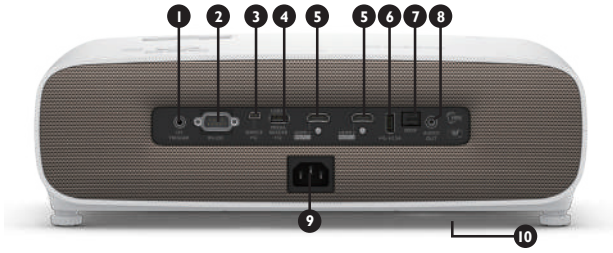

Input and Output Terminals

- ❶ DC 12V Trigger (3.5 mm Jack)
- ❷ RS232 input (D-sub 9pin, male)
- ❸ USB Type min B (FW download, service)
- ❹ USB Type A (Media Reader, FW download)
- ❺ HDMI (HDCP2.2)
- ❻ USB Type A (5V/2.5A power)
- ❼ Audio output (S/PDIF)
- ❽ Audio output (mini jack)
- ❾ AC Power cable inlet
- ❿ QS01 ATV Dongle Compartment