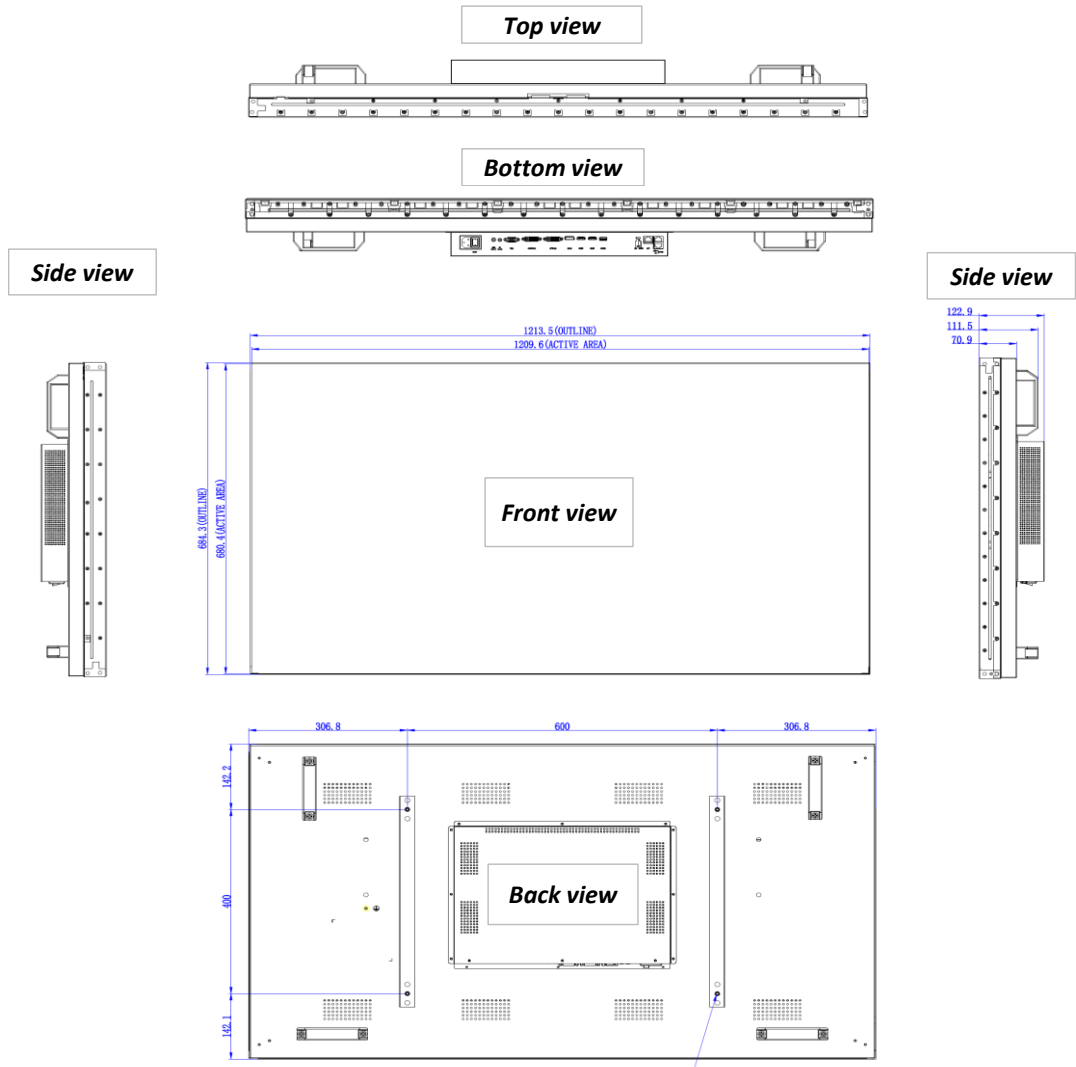

**Model Name: PL5501**

**Unique selling points**

**Trade mark**

- \*Ultimate narrow bezel to bezel 3.5mm
- \*Multiple input sources for 4K daisy chain display
- \*X-Sign 2.0 for interactive large display experience
- \*Exclusive All-In-One SW for color calibration and video wall setting
- \*PID Panel supports 24/7 landscape and portrait
- \*Brightness 500 nits
- \*Support RS232/LAN command control

<b>Panel</b>	Screen Size (inch)	55"
	Backlight	Direct LED
	Active Area (horizontal × vertical)(mm)	1209.6 X 680.4 mm
	Resolution (pixels)	1920 x 1080
	Brightness (typical)	500 nits
	Contrast Ratio (typical)	1,200 : 1
	Light Life (typical)	50,000hrs
<b>Audio</b>	Display Orientation	Landscape/Portrait
	Internal Speaker (Amp)	8W x 2
<b>Connectivity</b>	PC Audio In/ Line Out	x1 / x1
	VGA In/Out	x1 / No
	DVI In/Out	x1 / x1
	DP In/Out	x1 (1.2) / No
	USB port (Type A)	x1 (2.0)
<b>Control</b>	HDMI In/Out	x2 (1.4 x 1, 2.0 x 1) / No
	RJ45 Port (LAN command)	x1
<b>Power</b>	RS232 In/Out	x1 / x1
	AC/DC In	AC
	Voltage	100 ~ 240Vac, 50Hz / 60Hz
<b>Mechanical</b>	Power Consumption (max/standby )	210W / <0.5W
	Dimension (WxHxD) (mm)	1213.5 x 684.3 x 122.9 mm
	Bezel Width (top/bottom/left/right) (mm)	2.3/1.2/2.3/1.2 mm
	Weight (w/o Packing/ w/ Packing) (kg)	28.1 / 39.0 kg
<b>Environment</b>	Wall Mounting (VESA) (mm)	600x400mm, 4-M6*40L
	Operation Temperature	0°C ~ 40°C
	Storage Temperature	-20°C ~ 60°C
<b>OSD</b>	Usage (Hour/Day)	24/7
	On-Screen Display Languages	EN/EF/SP/CN/EP/GM/RS/IT (8 Languages)
<b>Software</b>	Multiple Display Control (MDA)	Yes
	Color Calibration SW	Yes
	X-Sign 2.0	Yes
<b>Accessory</b>	Remote Control	Yes
	Power Cord(by region)	Yes
	VGA / HDMI / DVI / DP / USB(for touch)	NA / x1 / x1 / x1 / NA
	RS232 Cable	x2 ( RJ45 to RS232 + RS232 to USB)
	Quick Start Guide	Yes
	User's Manual Electronic File	Yes

## Dimension (mm)

NOTE : UNIT:mm  
1. BEZEL WIDTH(T/B/L/R) : 2.3/1.2/2.3/1.2  
2. WALL MOUNT SCREW THREAD DEPTH : 4-M6\*40L