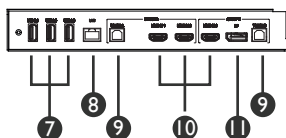

Input and Output Terminals

① RS232	⑦ USB 2.0
② VGA	⑧ LAN
③ Audio input	⑨ Touch
④ Microphone	⑩ HDMI input
⑤ Earphone	⑪ DisplayPort
⑥ HDMI output	

* Touch 1 works only with HDMI 1 and HDMI 2.

* Touch 2 works only with HDMI 3 and DisplayPort Input.

RP6501K
65" Interactive Flat Panel
Corporate

BenQ