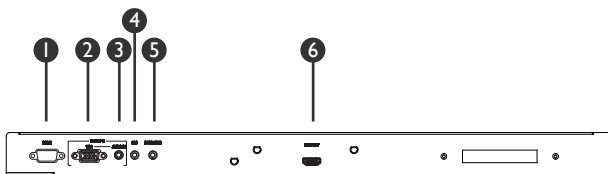

Input and Output Terminals

① RS232	⑦ USB 2.0
② VGA	⑧ LAN
③ Audio input	⑨ Touch
④ Microphone	⑩ HDMI input
⑤ Earphone	⑪ DisplayPort
⑥ HDMI output	

* Touch 1 works only with HDMI 1 and HDMI 2.

* Touch 2 works only with HDMI 3 and DisplayPort Input.

RP6501K
65" Interactive Flat Panel
Corporate

BenQ