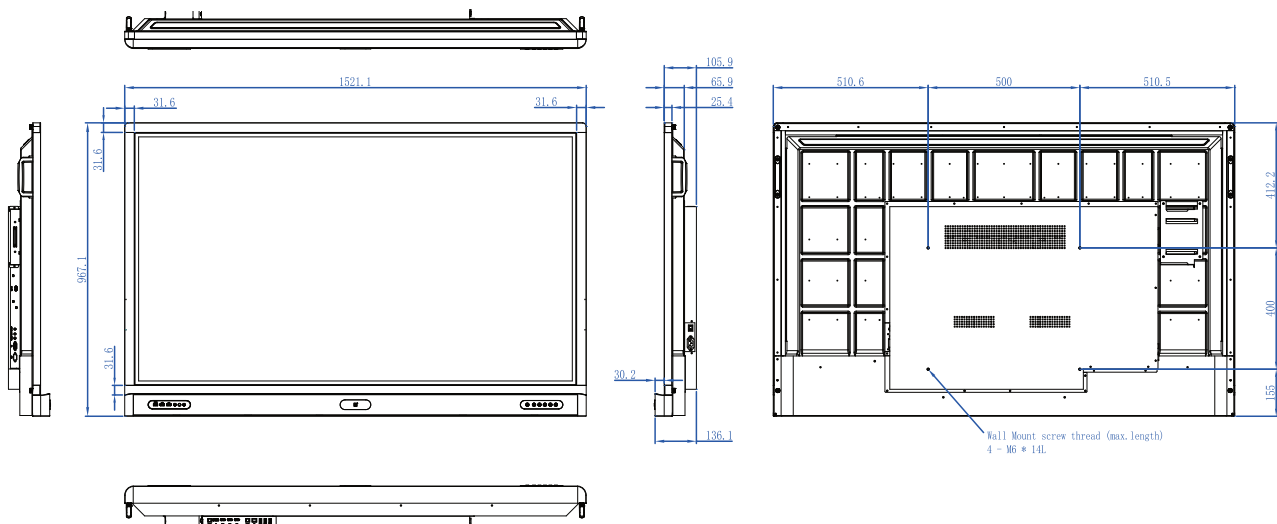

* Touch 1 works only with HDMI 1 and HDMI 2.

* Touch 2 works only with HDMI 3 and DisplayPort Input.

RP6501K
65" Interactive Flat Panel
Corporate

BenQ

Specifications

Panel	Screen Size	65"		
	Resolution	3840 x 2160		
	Brightness (Typ.)	450 nits		
	Contrast Ratio (Typ.)	1200 : 1		
	Viewing Angle (H/V)	178 / 178		
	Response Time (G-t-G)	8 ms		
	Backlight Life (hrs)	30,000		
	Operating Hour	18 / 7		
	Orientation	Landscape		
Power	Type	Internal		
	Power Supply	100V~240V, 50 Hz / 60 Hz		
	Power Consumption	Maximum (W / h)	186W	
		Typical (W / h)	130W	
		Standby Mode (W / h)	< 0.5W	
Off Mode (W / h)		0W		
AC Power Switch	Yes			
Wake up	VGA / HDMI / DP			
Touch	Technology, Number of Touches	IR, 20 points		
	Interface	USB x 2		
Glass	Tempered Glass, Hardness	4mm, 7H		
	AG coating	AG80		
Caring	Eye-Care Solution	Smart Eye-Care		
	Germ-Resistant Screen	Yes		
Environment	Operation Temperature	0°C ~ 40°C		
	Operating Humidity	10% ~ 80% RH non-condensing		
Connectivity	Input	VGA	x 1	
		HDMI	HDMI 2.0 x 3	
		Display Port	DP 1.2 x 1	
		Audio Input	x 1 (3.5 mm)	
		HDMI	x 1	
	Output	HDMI		
	USB	USB 3.0 x 1 / USB 2.0 x 5		
	RS232	Yes		
RJ45	Yes			
Audio	Remote Controller	Yes		
	Internal Speaker	16W x 2		
Mechanical	Dimension (mm)	Screen	1521.1 x 967.1 x 136.1	
		Package	1660 x 1070 x 275	
	Weight (kg)	Screen	50	
		Package	62.5	
	Bezel Width (mm)	31.6 (Top / Side), 98.0 (Bottom)		
	Wall Mounting (VESA) (Screw Type / Max. Length)	500 x 400 mm / M6 x 14 mm		
	OPS	Yes		
NFC sensor	Yes			
Pen Tray	Yes			

Dimensions

BenQ Europe B.V.

Meerakkerweg 1-17
5652 AR Eindhoven
The Netherlands
Tel: +31 88 8889200

business-display.benq.eu

© 2018 BenQ Corp. Specifications may vary by region, please visit your local stores for details. Actual product's features and specifications are subject to change without notice. This material may include corporate names and trademarks of third parties which are the properties of the third parties respectively.