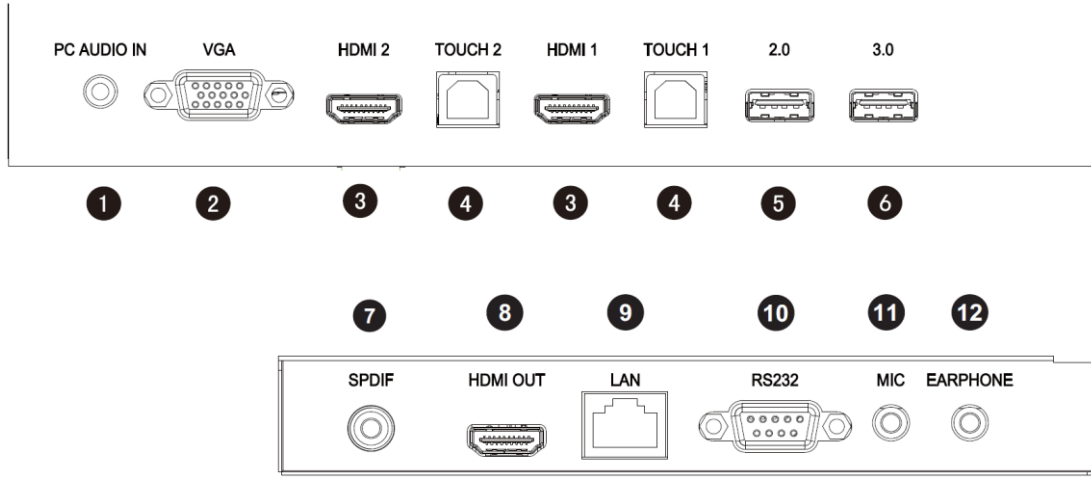

Panel	Screen Diagonal	65"	
	Panel	IPS	
	Resolution	4K UHD	
	Aspect Ratio	16 : 9	
	Brightness	350nits	
	Dynamic Contrast Ratio	30000:1	
	Viewing Angle	178 degree (H) / 178 degree (V)	
	Pixel Pitch	0.37 (H) x 0.37 (V)	
	Color gamut (x% NTSC)	68%	
	Frame Rate	60Hz	
	Response Time	8ms	
	Panel bit	10-bit	
	Light life	50,000hrs	
	Orientation	Landscape	
Touch solution	Touch tech.	Fine+ IR	
	Number of touches	20 points	
	Accuracy	±1.0mm	
	Resolution	32767 x 32767	
	OS Supported	Ubuntu 14.04 or above, windows 7/8/8.1/10, Mac OS X 10.12 or above, Chrome	
Cover glass	Thickness	Tempered, 4 mm	
	Hardness	7H	
	AG	AG80	
	Germ-Resistant Certificate	TUV/ SIAA	
Speaker	Built-in speaker	16W x 2	
	Subwoofer	15W x 1	
Interface	Input	Power (AC) Inlet	x 1
		MIC IN	x 1
		EARPHONE IN	x 1
		Type A HDMI	x 3 (2.0)
		Type A (USB Playback)	x 5 (USB 2.0 x 3, USB 3.0 x 2)
		Type C	x 1
		RS232	x 1
		SPDIF	x 1
		LAN	x 1
	Output	Microphone	x 8 (Array Mic)
		Type A HDMI	x 1
		Line out (Audio out, 3.5mm)	No
		SPDIF	x 1
		NFC Reader/Writer	Yes
		Others	IR receiver x 1
Mechanical	Dimension (WxHxD) (Without Packing)	1505.9 x 951.0 x 121.5 mm	
	Wall Mounting (VESA) (mm)(Screw type /Max. length)	600 x 400 (4 holes); 4 – M8*20L	
Power	Power supply	AC100 to 240V, 50 to 60 Hz	
OSD	On-Screen Display Languages	EN / EF / SP / EP / CN / TC / GM / DT / PL / RS / CZ / DN / SW / IT / RM / FN / NG / GK / TK / AB / JP (21 Languages)	
Accessories	Standard	Remote Control w/ Battery	x 1
		Power Cord (by region)	EU, UK, US, AU, TW, JP, IN
		Touch pen	x 2
		Quick Start Guide	x 1
		Touch Cable (USB to USB)	x 1
		HDMI Cable	x 1
		Type-C Cable	x 1
Wall Mount	x 1		

Input/output terminals

Wallmount