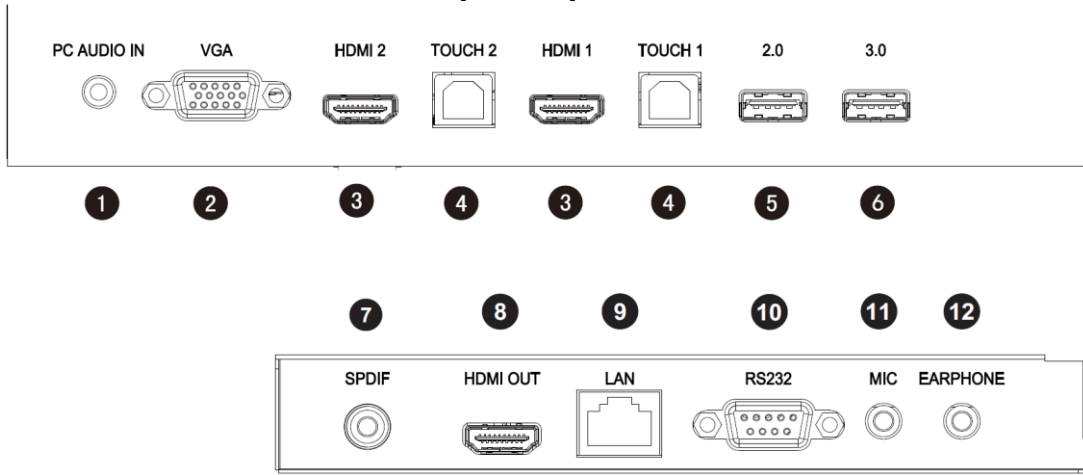

<b>Panel</b>	<b>Screen Diagonal</b>	75"	
	<b>Panel</b>	IPS	
	<b>Resolution</b>	4K UHD	
	<b>Aspect Ratio</b>	16 : 9	
	<b>Brightness</b>	400nits	
	<b>Dynamic Contrast Ratio</b>	30000:1	
	<b>Viewing Angle</b>	178 degree (H) / 178 degree (V)	
	<b>Pixel Pitch</b>	0.43 (H) x 0.43 (V)	
	<b>Color gamut (x% NTSC)</b>	72%	
	<b>Frame Rate</b>	60Hz	
	<b>Response Time</b>	8ms	
	<b>Panel bit</b>	10-bit	
	<b>Light life</b>	50,000hrs	
	<b>Orientation</b>	Landscape	
<b>Touch solution</b>	<b>Touch tech.</b>	Fine+ IR	
	<b>Number of touches</b>	20 points	
	<b>Accuracy</b>	±1.0mm	
	<b>Resolution</b>	32767 x 32767	
	<b>OS Supported</b>	Ubuntu 14.04 or above, windows 7/8/8.1/10, Mac OS X 10.12 or above, Chrome	
<b>Cover glass</b>	<b>Thickness</b>	Tempered, 4 mm	
	<b>Hardness</b>	7H	
	<b>AG</b>	AG80	
	<b>Germ-Resistant Certificate</b>	TUV/ SIAA	
<b>Speaker</b>	<b>Built-in speaker</b>	16W x 2	
	<b>Subwoofer</b>	15W x 1	
<b>Interface</b>	<b>Input</b>	Power (AC) Inlet	x 1
		MIC IN	x 1
		EARPHONE IN	x 1
		Type A HDMI	x 3 (2.0)
		Type A (USB Playback)	x 5 ( USB 2.0 x 3, USB 3.0 x 2)
		Type C	x 1
		RS232	x 1
		SPDIF	x 1
		LAN	x 1
	<b>Output</b>	Microphone	x 8 (Array Mic)
		Type A HDMI	x 1
		Line out (Audio out, 3.5mm)	No
		SPDIF	x 1
		NFC Reader/Writer	Yes
		Others	IR receiver x 1
<b>Mechanical</b>	<b>Dimension (WxHxD) (Without Packing)</b>	1735.5 x 1085.8 x 130.7 mm	
	<b>Wall Mounting (VESA) (mm)(Screw type /Max. length)</b>	600 x 400 (4 holes); 4 – M8*20L	
<b>Power</b>	<b>Power supply</b>	AC100 to 240V, 50 to 60 Hz	
<b>OSD</b>	<b>On-Screen Display Languages</b>	EN / EF / SP / EP / CN / TC / GM / DT / PL / RS / CZ / DN / SW / IT / RM / FN / NG / GK / TK / AB / JP (21 Languages)	
<b>Accessories</b>	<b>Standard</b>	Remote Control w/ Battery	x 1
		Power Cord (by region)	EU, UK, US, AU, TW, JP, IN
		Touch pen	x 2
		Quick Start Guide	x 1
		Touch Cable (USB to USB)	x 1
		HDMI Cable	x 1
		Type-C Cable	x 1
Wall Mount	x 1		

## Input/output terminals