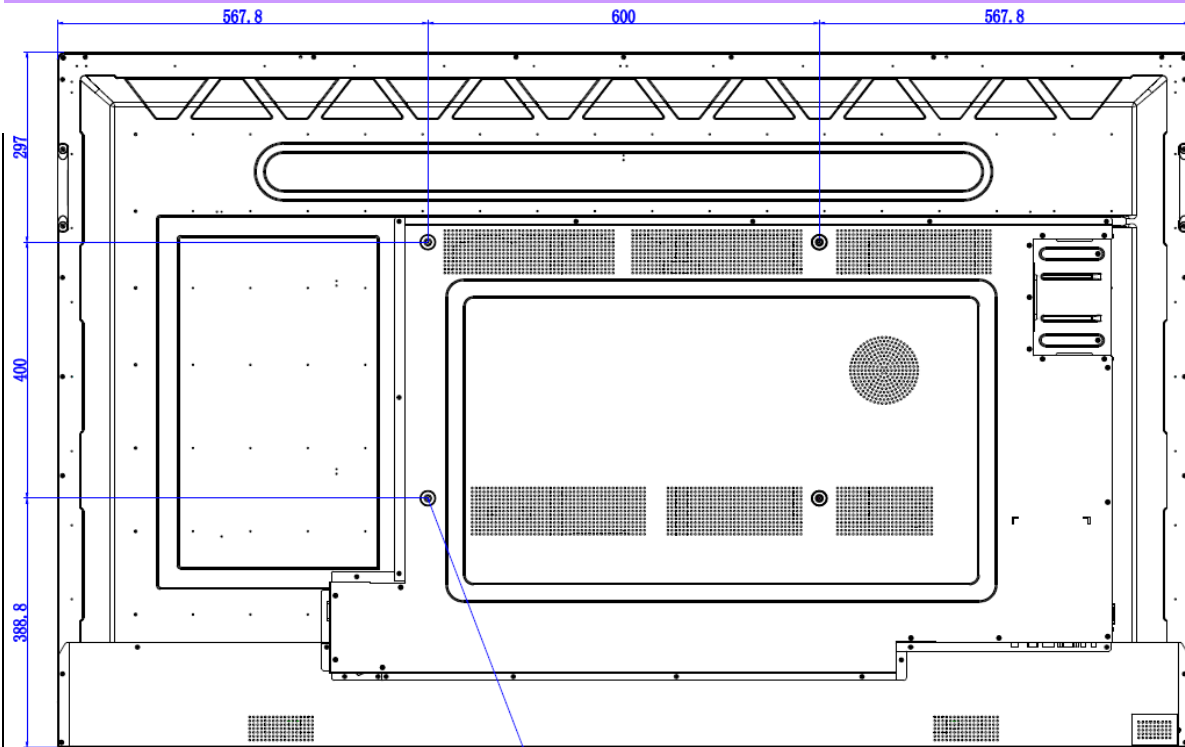

Input/output terminals

Wallmount

WALL MOUNT SCREW
TUDEAN DEDTU. 4-10-9001