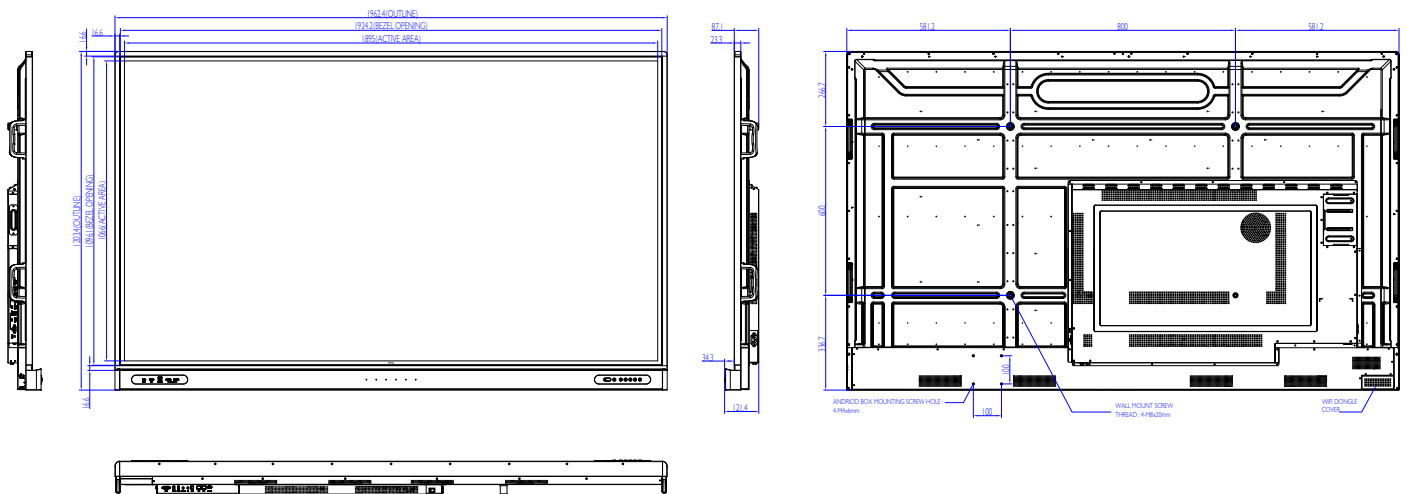

Panel	Screen Size	86"	
	Resolution	4K UHD 3840 x 2160	
	Brightness (Typ.)	450 nits	
	Contrast Ratio (Typ.)	1200 : 1	
	Viewing Angle (H/V)	178° / 178°	
	Response Time (G-t-G)	8 ms	
	Backlight Life (hrs)	50,000	
	Panel Surface	AG, Haze 25%	
	Operating Hour	18 hrs / 7 days	
	Orientation	Landscape	
	Platform Solution	System Memory	8GB
Storage		32GB	
OS		Android 9.0	
Power	Power Supply	100V~240V, 50-60Hz	
	Power Consumption	Maximum (W/h) 488.2 Typical (W/h) 180 Standby Mode (W/h) <0.5	
	AC Power Switch	Built-in	
	Wake up	LAN / HDMI / VGA / DP	
Touch	Technology	Infrared	
	Number of Touch Points	20 Points	
Glass	Interface	USB Type B x 3	
	Tempered Glass	3.2 mm	
ClassroomCare® Technology	Hardness	9H	
	AG coating	Yes	
	Eye-Care Solution	Yes	
	Air-Quality Sensor	No	
Environment	Germ-Resistant Screen	Yes	
	Operation Temperature	0°C ~ 40°C	
	Operating Humidity	10% ~ 90% RH Non-Condensing	
	Energy Efficiency	Energy 8.0 Certified	
Connectivity	Input	VGA	x 1
		DVI	No
		HDMI 2.0	x 3
		Display Port 1.2	x 1
		Audio Input (3.5mm)	x 1
	Output	VGA	No
		DVI	No
		HDMI 2.0	x 1
		DisplayPort	No
		Audio Output	No
	USB	Type A	x 7 (2.0 x 2 / 3.0 x 5)
		Type B	x 3 (2.0 x 2 / 3.0 x 1)
		Type C	x 1
RS232		x 1	
RJ45		x 2	
Remote Controller		x 1	
Internal Speaker		16W x 2	
Mechanical	Dimension (mm)	Screen	1962 x 1203 x 121
		Net Weight	68.5
	Weight (kg)	Gross Weight	89.5
		Bezel Width (mm)	16.6 / 16.6 / 16.6 / 16.6
	Wall Mounting (VESA) (Screw Type /Max. Length)		600 x 400 (4 holes); 4 - M8*20L
	Wall Mount Kit		Included
	OPS Slot		Yes
NFC sensor		No	
Pen Tray		Yes	
Unique Software Support	Wireless Presentation		InstaShare 2
	Whitboarding		EZ Write 6.0
	Web Whitboarding		EZ Write Web
	Windows Whiteboarding		EZ Write Live

INPUT AND OUTPUT TERMINALS

FRONT I/O

KEYPAD BUTTON

DOWN I/O

SIDE I/O

DIMENSION (MM)

STYLUS PEN

The RM03 Series comes with a pair of BenQ's germ-resistant pens that allows you to write in different colours without any interruptions.