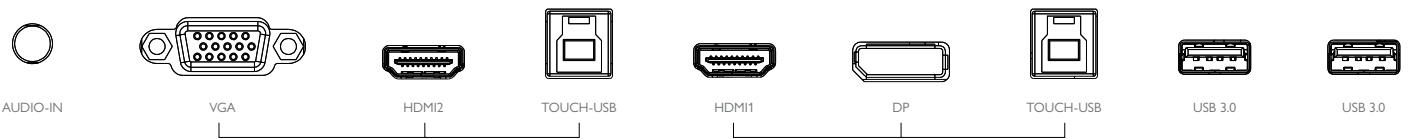

INPUT AND OUTPUT TERMINALS

FRONT I/O

KEYPAD BUTTON

DOWN I/O

SIDE I/O

DIMENSION (MM)

STYLUS PEN

The RM03 Series comes with a pair of BenQ's germ-resistant pens that allows you to write in different colours without any interruptions.