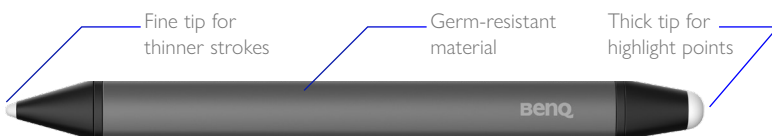

INPUT AND OUTPUT TERMINALS

FRONT I/O

KEYPAD BUTTON

DOWN I/O

SIDE I/O

DIMENSION (MM)

STYLUS PEN

The RM03 Series comes with a pair of BenQ's germ-resistant pens that allows you to write in different colours without any interruptions.