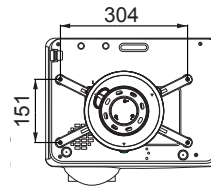

Input and Output Terminals

- ① HDMI 1 input port
- ② HDMI 2 input port
- ③ USB Type A port (5V/1.5A power for WDC I0/Qcast Mirror)
- ④ Video input jack
- ⑤ Audio (L/R) input jacks
- ⑥ RGB (PC) signal input jack
- ⑦ RGB (PC) signal output jack
- ⑧ RJ-45 LAN input jack
- ⑨ Audio input jack
- ⑩ Audio output jack
- ⑪ AC power jack
- ⑫ Kensington anti-theft lock slot
- ⑬ Component RCA RGB input jacks
- ⑭ RS-232 control port
- ⑮ 12V trigger

Dimensions

Distance Chart

Screen size			Projection distance (mm)			Offset (mm)
Diagonal (inch)	H (mm)	W (mm)	Min distance (max zoom)	Average	Max distance (min zoom)	
30	762	404	730	837	943	0
50	1270	673	1217	1392	1572	0
60	1524	808	1460	1674	1887	0
70	1778	942	1704	1953	2201	0
80	2032	1077	1947	2231	2516	0
90	2286	1212	2191	2510	2830	0
100	2540	1346	2434	2789	3145	0
110	2794	1481	2677	3068	3459	0
120	3048	1615	2921	3347	3774	0
130	3302	1750	3164	3626	4088	0
140	3556	1885	3407	3905	4403	0
150	3810	2019	3651	4184	4717	0
200	5080	2692	4868	5579	6289	0
250	6350	3365	6085	6973	7862	0
300	7620	4039	7302	8368	9434	0

*To optimize your projection quality, we suggest to do the projection within non-gray area.

Ceiling Mount Chart

BenQ ceiling mount CMG3 (5JJAM10.001)
Ceiling mount screw: M4
(Max. L = 25 mm; Min. L = 20 mm)