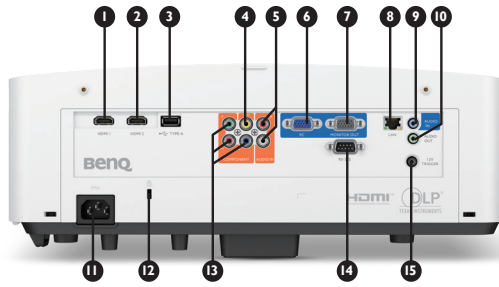

Input and Output Terminals