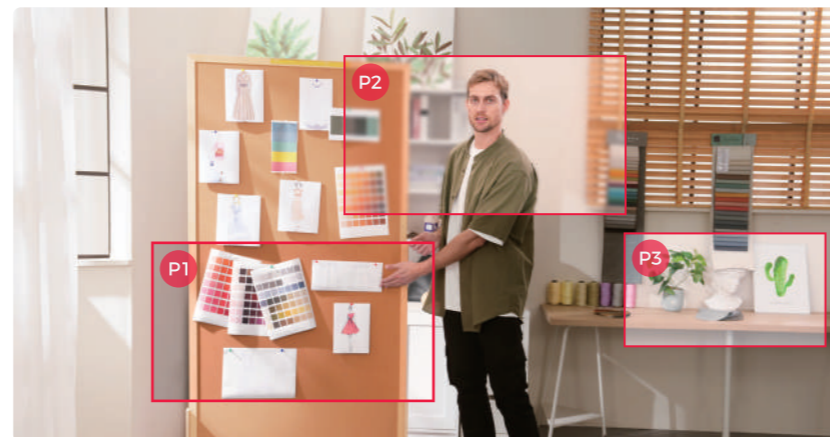

Be Productive with Preset Modes

With the new Preset Modes on Tiny 2 Lite, you can preset the PTZ and other settings like Tracking Modes, Image Parameters, and Background Blur. Setting these in advance can enhance your workflow's productivity.