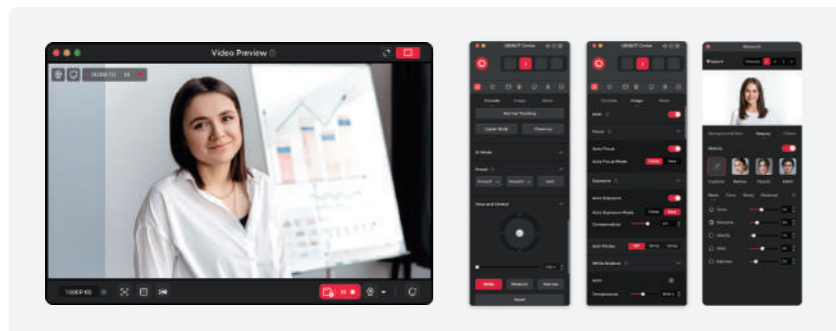

Expand Potential with OBSBOT Center

As one of the most productive control panels in the OBSBOT family, the inner potential of Tiny 2 Lite can be greatly expanded by OBSBOT Center includes PTZ control, Preset Modes setups, and more to explore.

Compatibility Makes Workflow Productive

With the support for the different tools, Tiny 2 Lite performs an impressive range of uses, which makes it a really productive webcam device for your workflow.

Specification

Size & Weight

Dimensions: 48.37*46*64.2mm **Built-in Mount:** 91.4g

Camera

Image Sensor: 1/2" CMOS **Effective Pixels:** 48M
Aperture: f/1.8 **FOV (D):** 79.4 (4:3)

Supported Frame Rate

MJPEG: 3840x2160@[30 25 24 20 15], 1920x1080@[60 50 30 25 24 20 15], 1280x720@[60 50 30 25 24 20 15]
YUV: 640x480@[30 25 24 20 15], 640x360@[30 25 24 20 15]

Zoom: 4x **Focus Type:** PDAF/MF
HDR: Support **Gimbal Installation:** Non-removable
Controllable Range: **Mechanical Range:**
Pan: ±140°; Tilt: 30°~ -70° Pan: ±150°; Tilt: ±90°

Max Controllable Speed: 120°/s

Audio

Audio Input: Built-in dual omni-directional mics with noise reduction

About OBSBOT

Connecting You to the Future

Founded in April 2016, OBSBOT, an artificial intelligence camera brand by REMO TECH, is dedicated to connecting people and the imaging industry to the future.

With artificial intelligence as the core, OBSBOT focuses on the application research of new technologies in the field of videography. It hopes to use revolutionary technology and innovative products to revolutionize the way public records and images are created, as well as to change people's social and educational ways.

100+ Licensed Patents
140+ Patents Pending
70+ Patents for Invention
10 Licensed Foreign Patents

Contact Us:

Marketing collaboration: partnership@obsbot.com
Sales inquiry: distribution@obsbot.com
www.obsbot.com