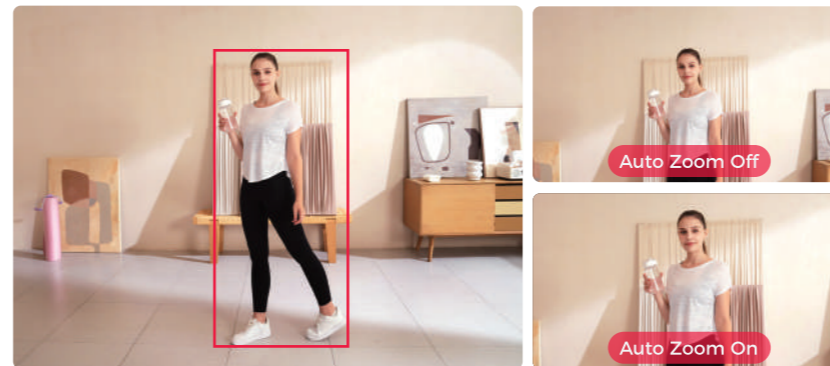

## AI Auto Tracking with Auto Zoom

After generations of polishing OBSBOT's deep neural learning network algorithm, Tiny 2 Lite can track you in real time with improved AI Auto framing.